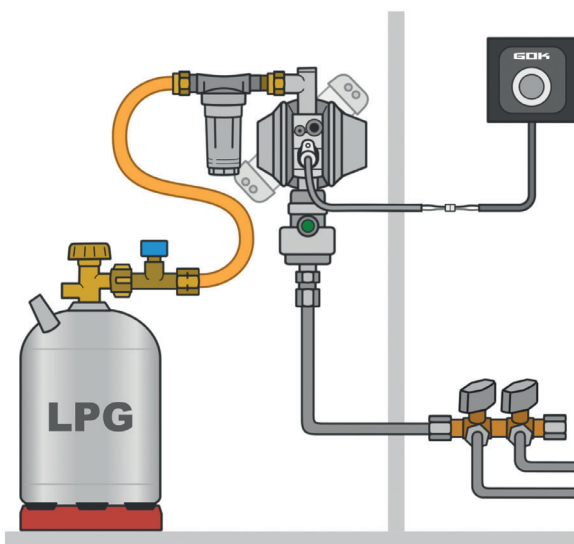

Application examples:

Caramatic DriveOne