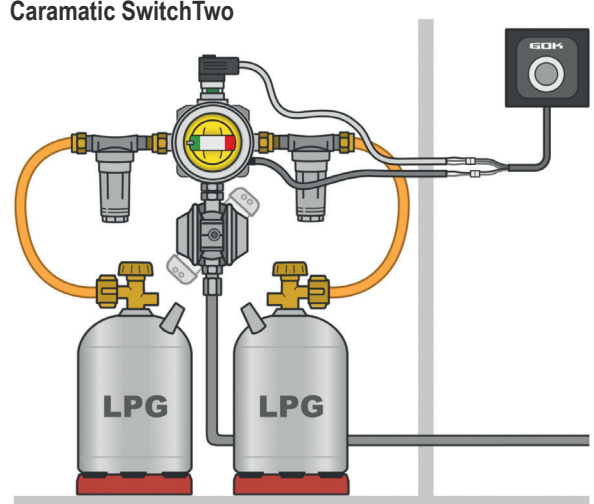

Shop packaging

Caramatic TwoControl – Remote display and regulator heating

Information and control unit with transmitter for remote display and de-icer regulator heating 71 300 00

Spare part

Cover frame, colour: anthracite 71 391 00

Accessories

Transmitter for remote display, 2 m connection cable 71 390 00

De-icer regulator heating, 2 m connection cable 71 390 20

Application examples:

Caramatic DriveTwo

Caramatic SwitchTwo

10/2020

NEW

GOK

Product news

Caramatic TwoControl – Regulator heating

What is Caramatic TwoControl?

The TwoControl is a de-icer regulator heating information and control unit which is used in caravans and motor caravans. Campers can thus monitor the de-icer regulator heating.

Where can I use the Caramatic TwoControl?

The system is suitable for gas pressure regulation systems, pressure regulators and changeover valves of the Caramatic line:

- DriveOne
- BasicOne with test point