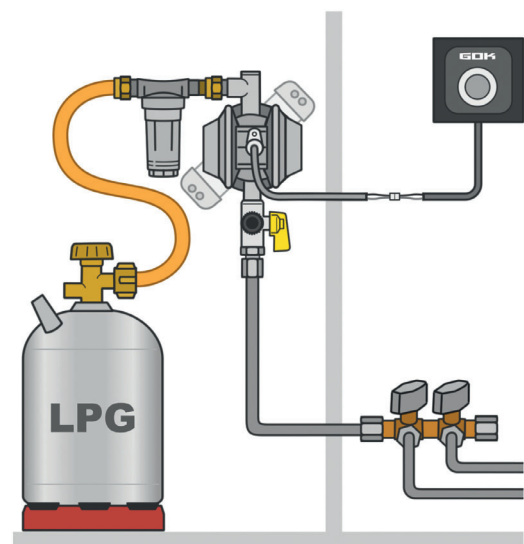

Caramatic BasicOne with test point