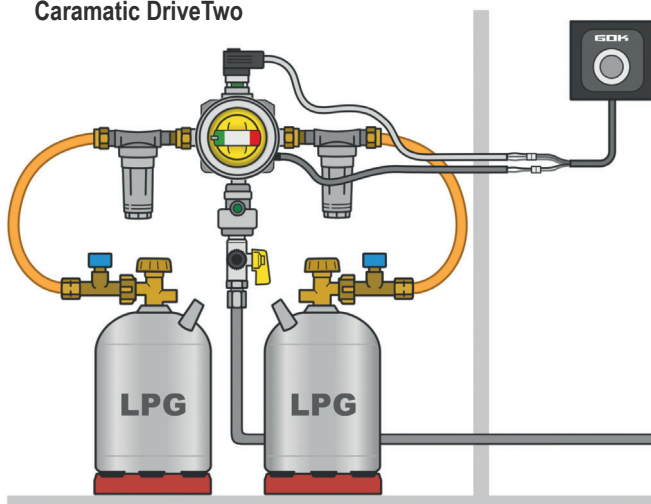

Shop packaging

Caramatic TwoControl – Remote display and regulator heating

Information and control unit with transmitter for remote display and de-icer regulator heating 71 300 00

Spare part

Cover frame, colour: anthracite 71 391 00

Accessories

Transmitter for remote display, 2 m connection cable 71 390 00

De-icer regulator heating, 2 m connection cable 71 390 20

Application examples:

Caramatic DriveTwo

Caramatic SwitchTwo

10/2020

NEW

GOK

Product news

Caramatic TwoControl – Regulator heating

What is Caramatic TwoControl?

The TwoControl is a de-icer regulator heating information and control unit which is used in caravans and motor caravans. Campers can thus monitor the de-icer regulator heating.

Where can I use the Caramatic TwoControl?

The system is suitable for gas pressure regulation systems, pressure regulators and changeover valves of the Caramatic line:

- DriveOne
- BasicOne with test point