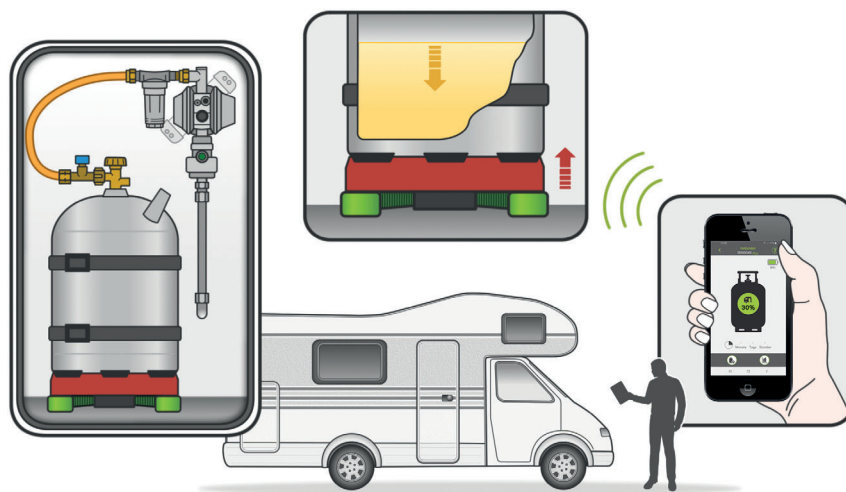

Senso4s PLUS level gauge for gas cylinders

91 902 00

1. Application example in a motor caravan

02/2021