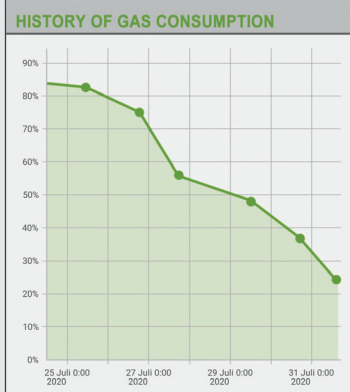

## Product news

Connected  
SENSO4S Plus

- The **Senso4s PLUS** measures the current filling level in a gas cylinder and provides a consumption forecast in the associated app.

### Senso4s PLUS level gauge for gas cylinders with app for smartphones and tablets

#### What can the Senso4s PLUS do?

The Senso4s PLUS measures the current filling level in a gas cylinder and provides a consumption forecast in the associated app. How it works:

- download the Senso4s app (for Android and iOS) on your smartphone or tablet
- connect the app and Senso4s PLUS via Bluetooth
- enter parameters such as filling weight and tare weight of the gas cylinder – monitoring of gas cylinders up to a filling weight of 16 kilogrammes possible
- position the Senso4s PLUS on a flat surface and place the gas cylinder together with its system components such as the pressure regulator, hose assembly, etc. on top of it
- the Senso4s app displays the current filling level with a measuring accuracy of  $\pm 1\%$
- measurement is suspended and the app displays a warning if:
  - a movement is detected (e.g. while driving the caravan or motor caravan),
  - the inclination angle becomes too high, or
  - the ambient temperature is outside the permissible range.